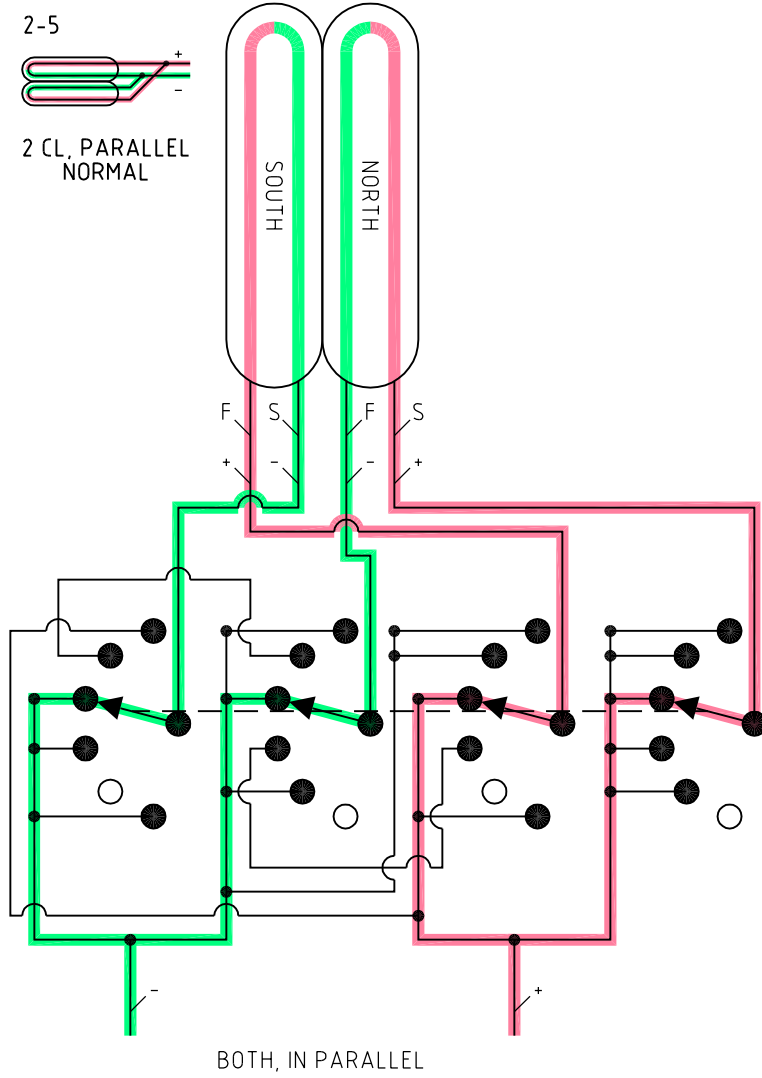

MICHAEL RICKARD
KASPL00SH.COM
(C) 2013

SINGLE PICKUP - POSITION 4
BOTH, IN PARALLEL
MEGALOTTACOMBO
ELECTRIC GUITAR WIRING

PROJECT: 11911

DATE: 2013-12-04

UNITS: N/A

SCALE: NONE

DRAWN: MRR

NUMBER:

MEG-1.4