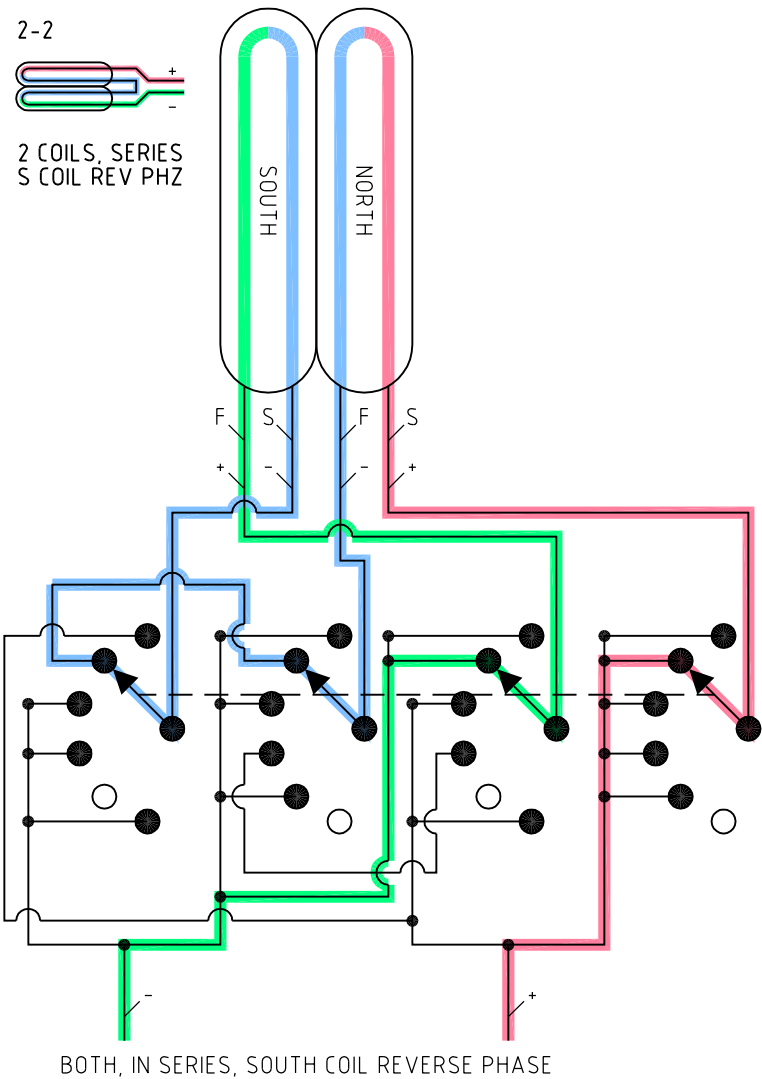

SCALE: NONE

DRAWN: MRR

NUMBER:

MEG-1.3

MICHAEL RICKARD
 KASPL00SH.COM
 (C) 2013

SINGLE PICKUP - POSITION 4
 BOTH, IN PARALLEL
 MEGALOTTACOMBO
 ELECTRIC GUITAR WIRING

PROJECT: 11911

DATE: 2013-12-04

UNITS: N/A

SCALE: NONE

DRAWN: MRR

NUMBER:

MEG-1.4

SINGLE PICKUP - POSITION 5
 BOTH, IN SERIES, S COIL REVERSED
 MEGALOTTACOMBO
 ELECTRIC GUITAR WIRING

PROJECT: 11911

DATE: 2013-12-04