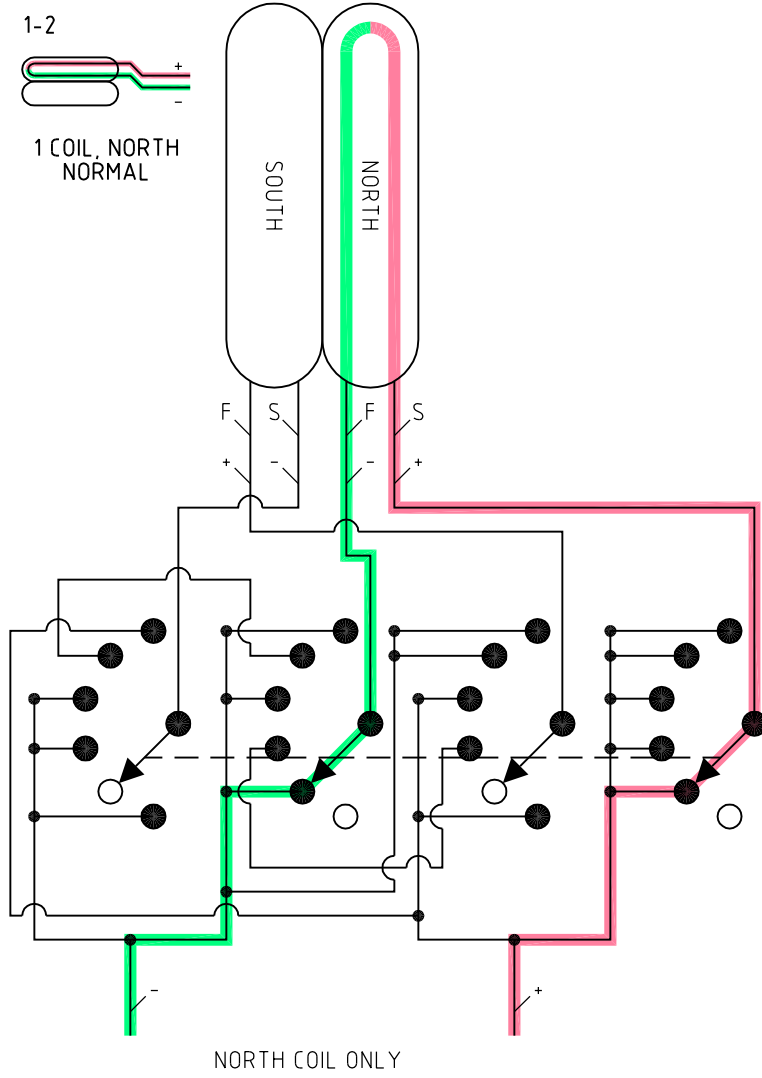

MEG-1

SINGLE PICKUP - POSITION 1
SOUTH COIL ONLY
MEGALOTTACOMBO
ELECTRIC GUITAR WIRING

MICHAEL RICKARD
KASPL00SH.COM
(C) 2013

PROJECT: 11911

DATE: 2013-12-04

UNITS: N/A

SCALE: NONE

DRAWN: MRR

NUMBER:

MEG-1.1

SINGLE PICKUP - POSITION 2
 NORTH COIL ONLY
 MEGALOTTACOMBO
 ELECTRIC GUITAR WIRING

MICHAEL RICKARD
 KASPL00SH.COM
 (C) 2013

PROJECT: 11911

DATE: 2013-12-04

UNITS: N/A

SCALE: NONE