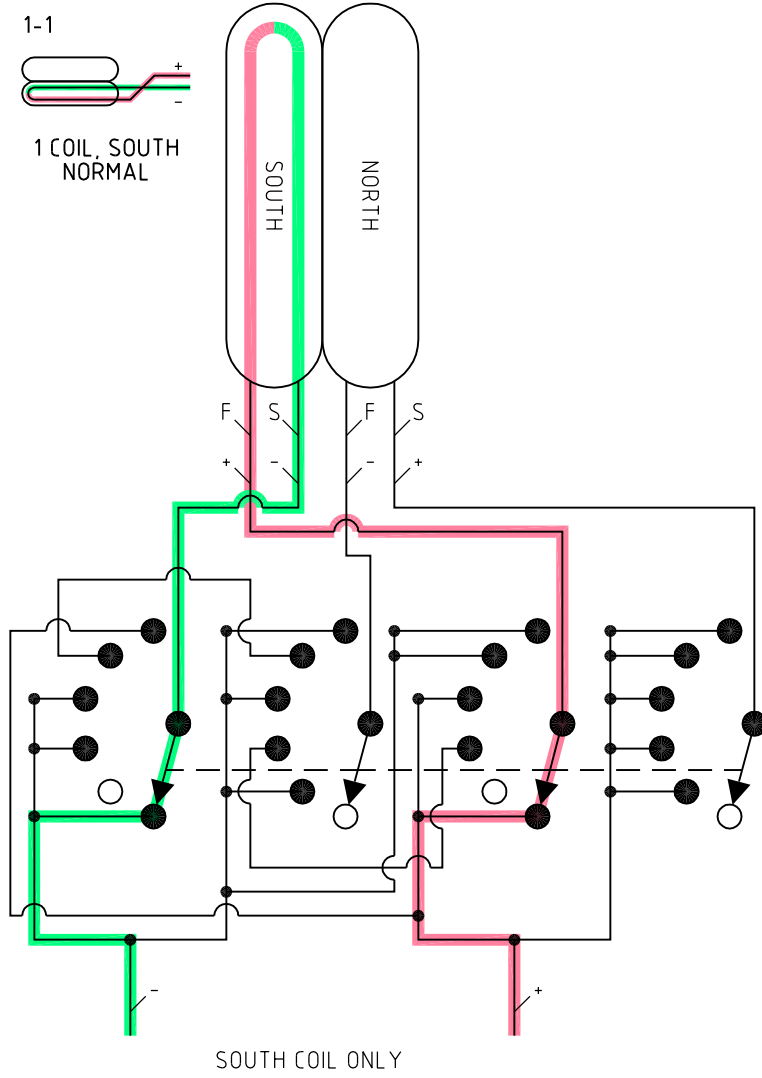

SINGLE PICKUP
SCHEMATIC
MEGALOTTACOMBO
ELECTRIC GUITAR WIRING

MICHAEL RICKARD
KASPL00SH.COM
(C) 2013

PROJECT: 11911

DATE: 2013-12-04

UNITS: N/A

SCALE: NONE

DRAWN: MRR

NUMBER:

MEG-1

SINGLE PICKUP - POSITION 1
SOUTH COIL ONLY
MEGALOTTACOMBO
ELECTRIC GUITAR WIRING

MICHAEL RICKARD
KASPL00SH.COM
(C) 2013

PROJECT: 11911

DATE: 2013-12-04

UNITS: N/A

SCALE: NONE

DRAWN: MRR

NUMBER:

MEG-1.1

SINGLE PICKUP - POSITION 2
 NORTH COIL ONLY
 MEGALOTTACOMBO
 ELECTRIC GUITAR WIRING

MICHAEL RICKARD
 KASPL00SH.COM
 (C) 2013

PROJECT: 11911

DATE: 2013-12-04

UNITS: N/A

SCALE: NONE

PROJECT: 11911

DATE: 2013-12-04

UNITS: N/A

SCALE: NONE

DRAWN: MRR

NUMBER:

MEG-1.6