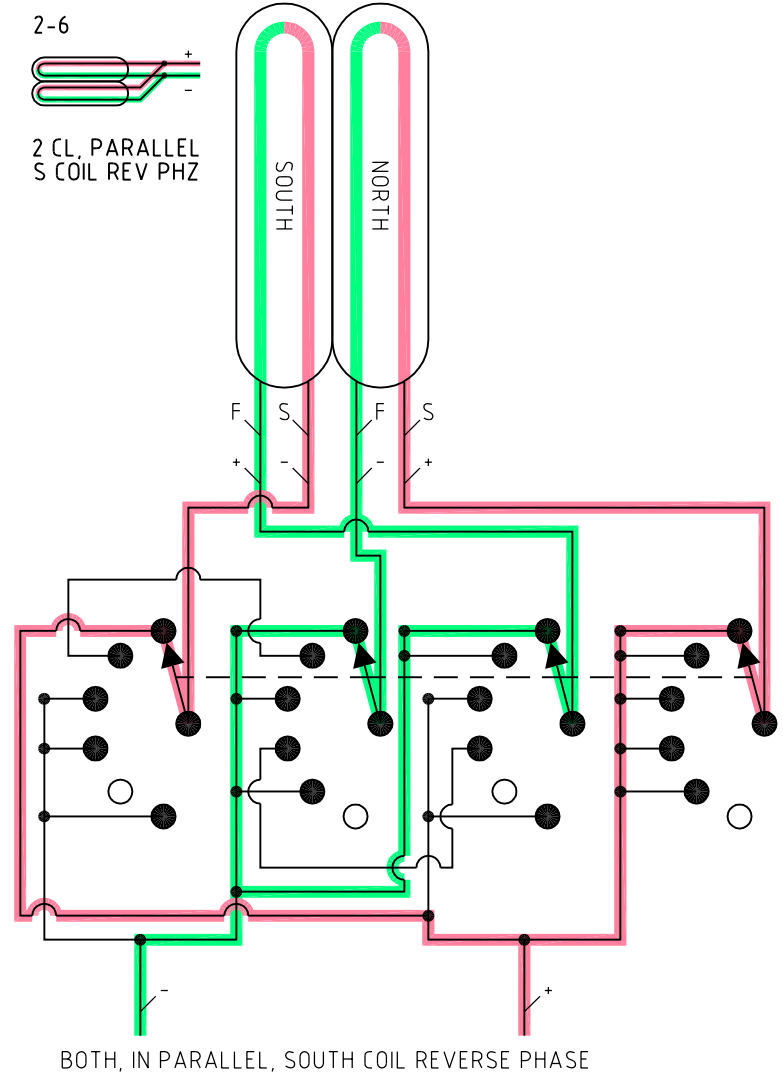

UNITS: N/A

SCALE: NONE

DRAWN: MRR

NUMBER:

MEG-1.5

MICHAEL RICKARD
 KASPLOOSH.COM
 (C) 2013

SINGLE PICKUP - POSITION 6
 BOTH, IN PARALLEL, S COIL REVERSED
 MEGALOTTACOMBO
 ELECTRIC GUITAR WIRING

MICHAEL RICKARD
 KASPL00SH.COM
 (C) 2013