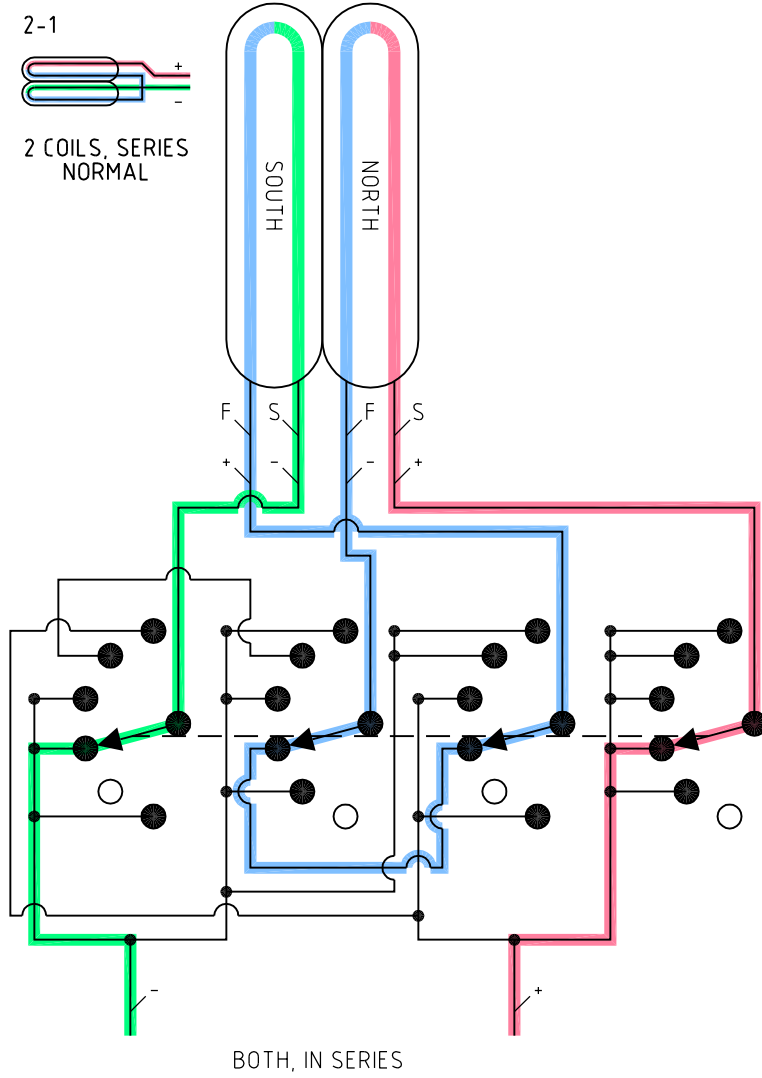

SINGLE-PICKUP - POSITION 3
BOTH, IN SERIES
MEGALOTTACOMBO
ELECTRIC GUITAR WIRING

MICHAEL RICKARD
KASPL00SH.COM
(C) 2013

PROJECT: 11911

DATE: 2013-12-04

UNITS: N/A

SCALE: NONE

DRAWN: MRR

NUMBER:

MEG-1.3